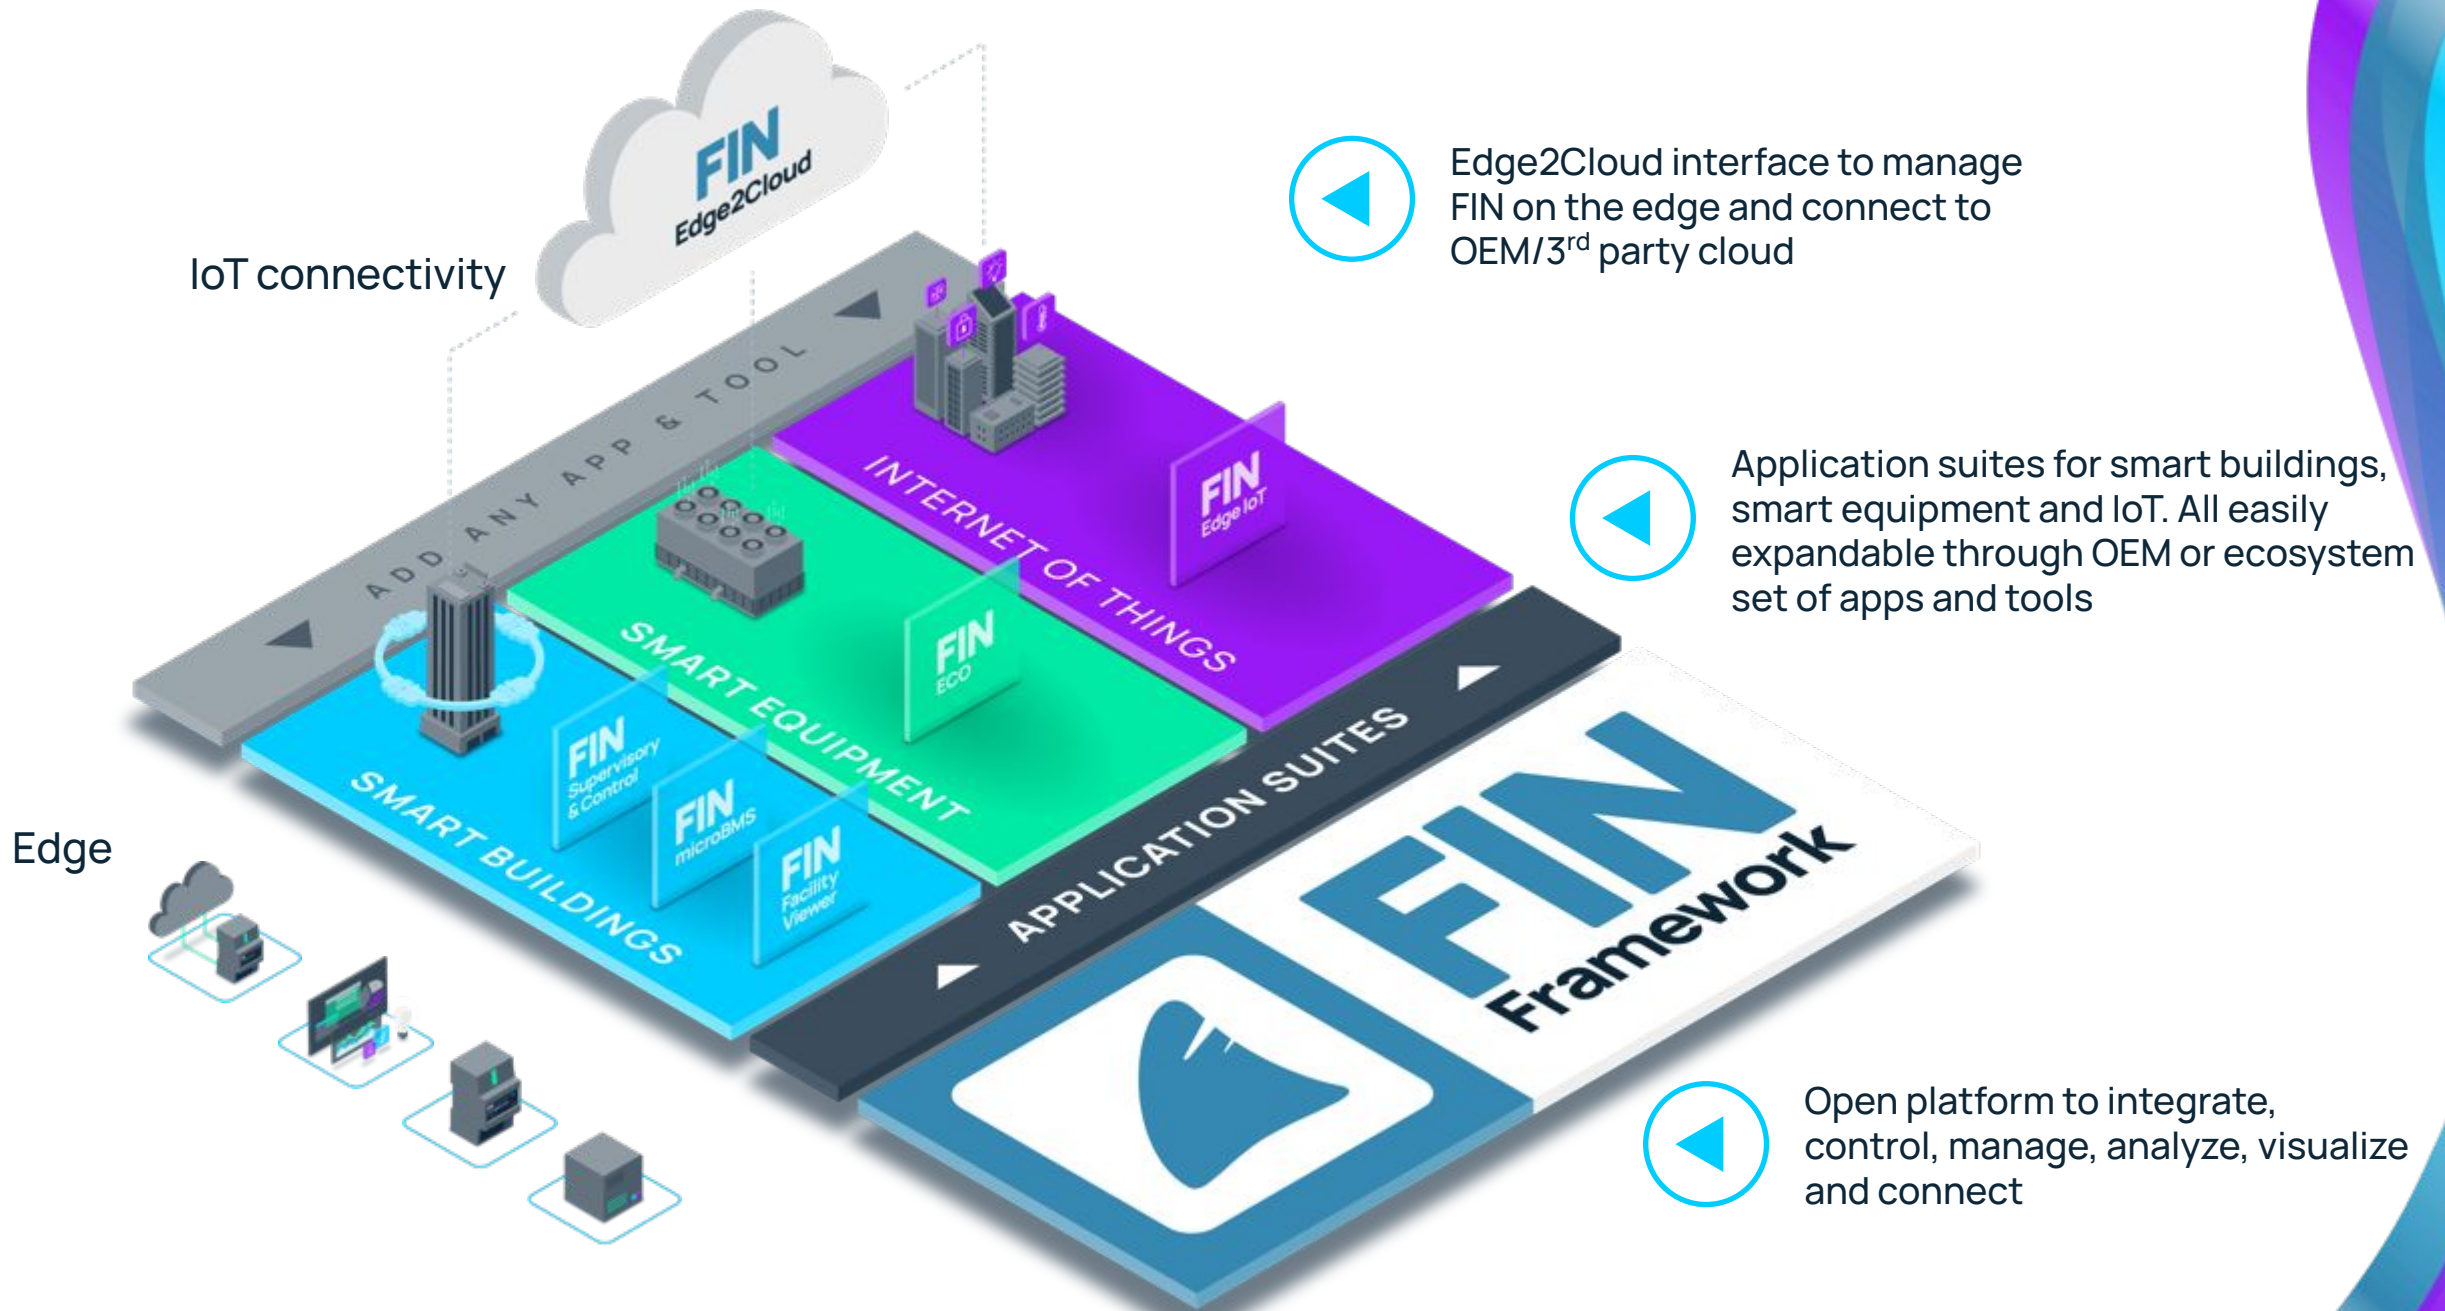

Mobile friendly

Control buildings and equipment from any device

UX design

Intuitive engineering and operator workflows

Data management

Optimized for analytics and data visualization

Openness & IoT

Integrate any device, easy data transfer to cloud applications

Extensibility

Continuous supply of new value adding apps

Cyber security

Security by design, continuously evolving

FIN Framework : Supervisory & Control Example

- 1. Integrate multiple systems**
Support for all the open protocols commonly used in buildings including BACnet, Modbus ,KNX & MQTT
- 2. HVAC**
Connect, manage, control and visualize a range of HVAC solutions with built-in templating and configuration
- 3. Energy & power management**
Manage power and energy performance with customizable dashboards and reports
- 4. Lighting & shading control**
Easy integration of lighting and shading applications for simple operation such as scheduling and zone settings
- 5. Renewables**
Integrate renewable energy sources and loads for demand management applications
- 6. Remote management**
Securely access building data with Edge2Cloud technology