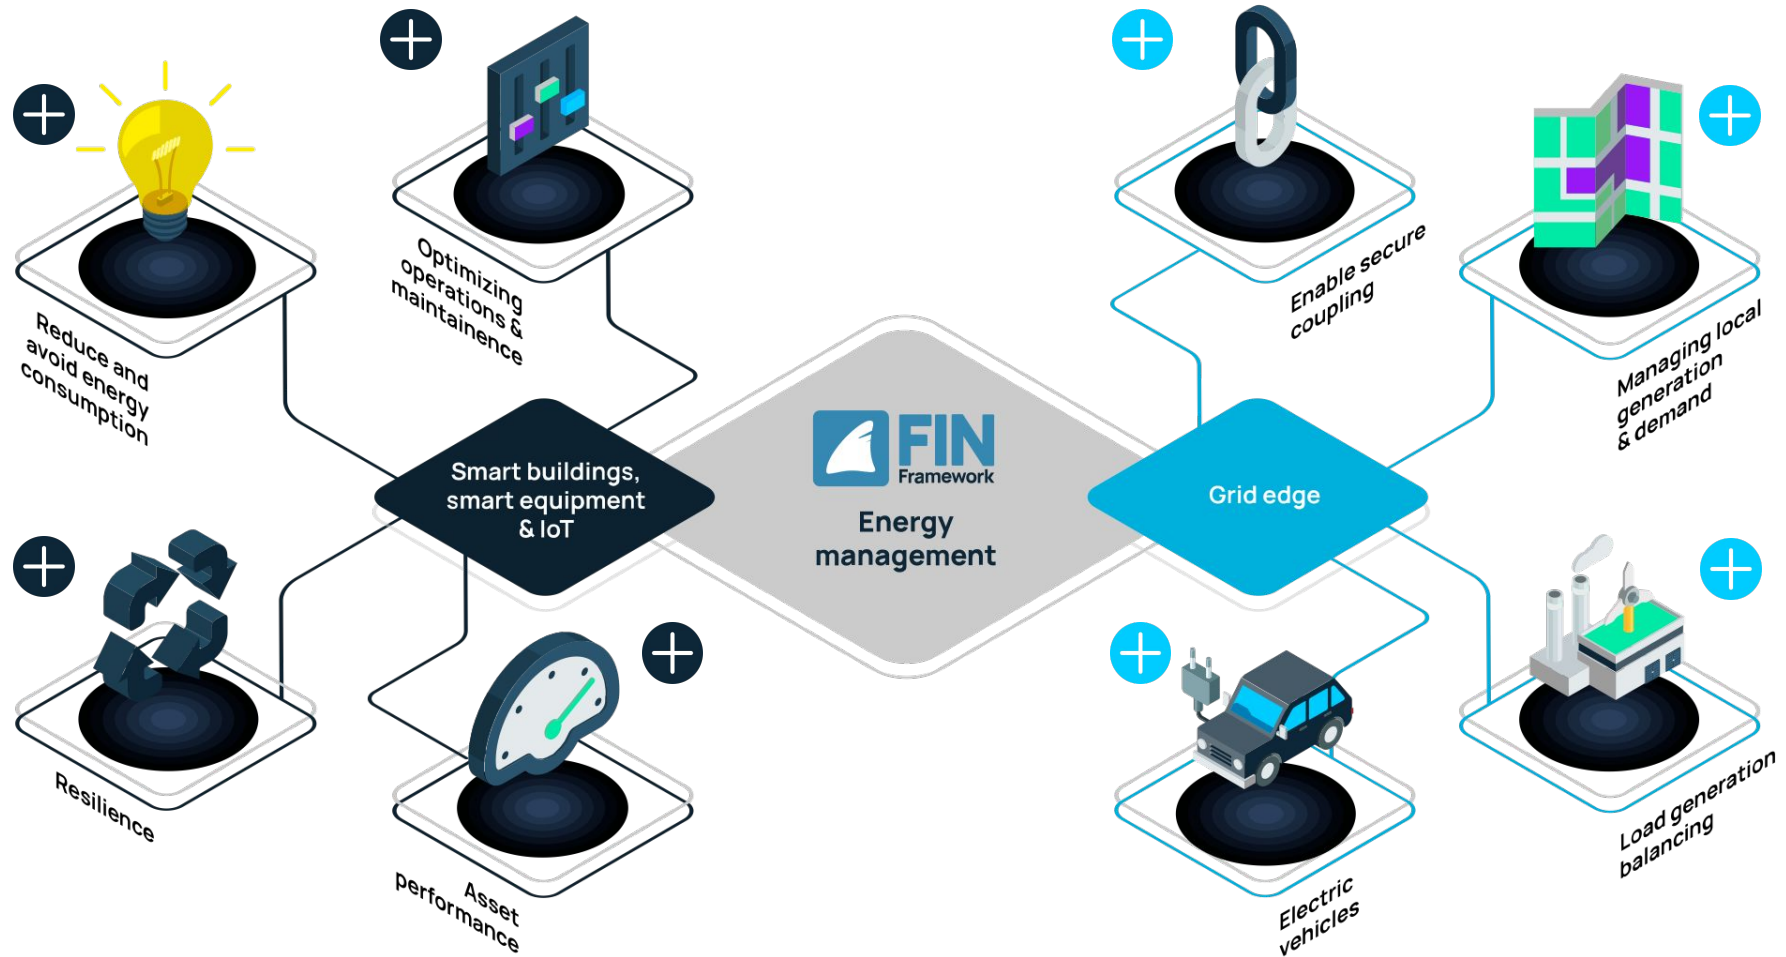

Energy Management